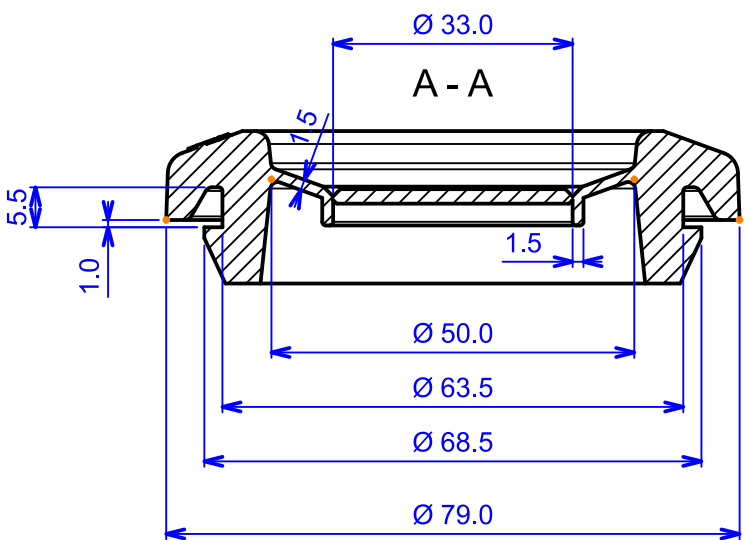

TILAVUUS 43 Cm3

© COPYRIGHTES HT Hi Tech Polymers Oy

SCALE	HSS-M63	AUTHOR	
1:1		markku	
		DATE	
		21/04/2015	
	HT Hi Tech Polymer Oy	Address1	
		Address2	
A3	Piir. N:o 21042015-8		00